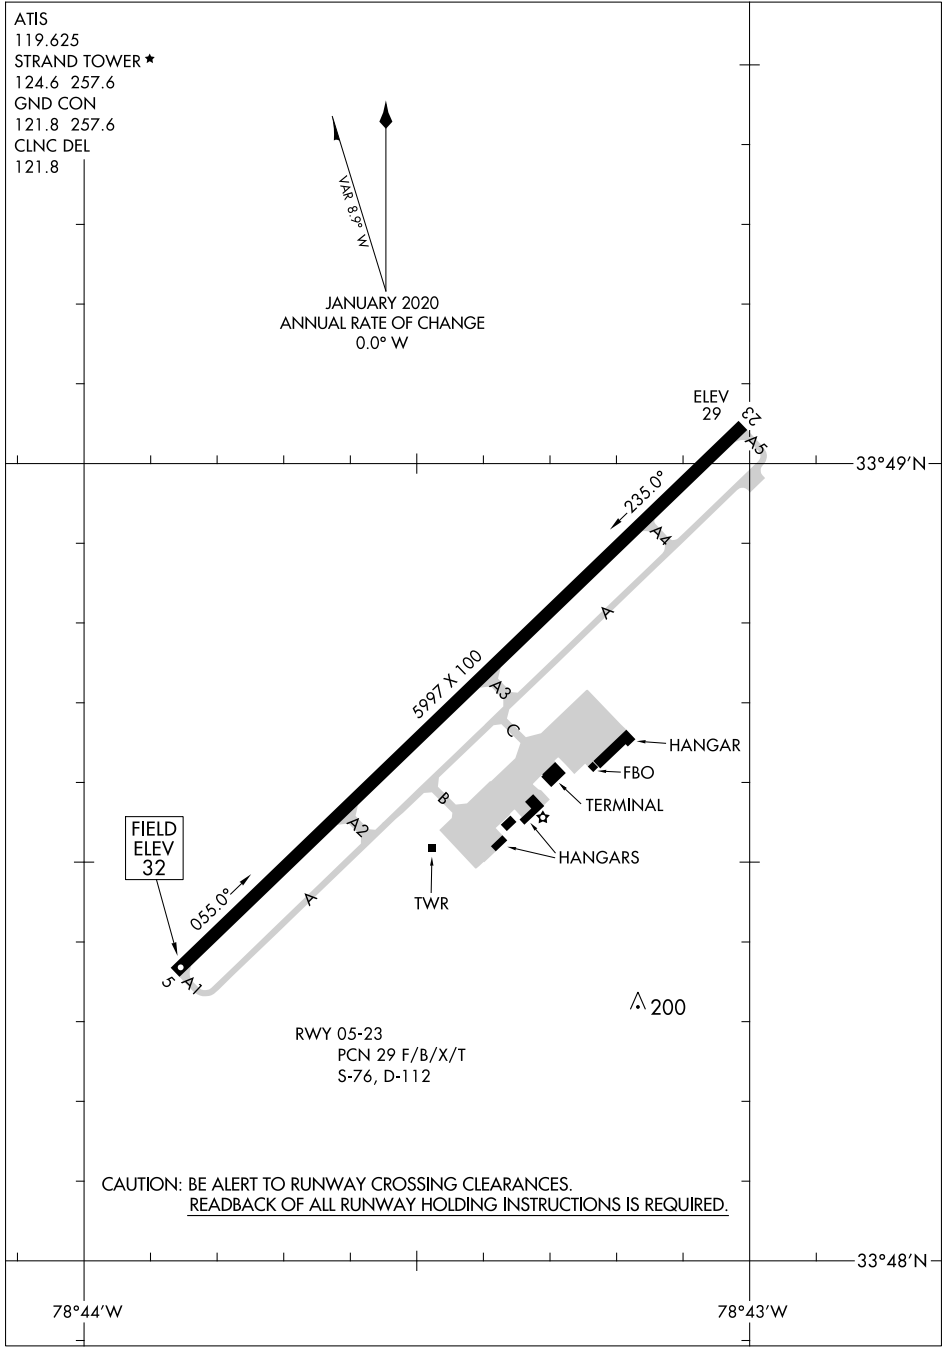

21224

AIRPORT DIAGRAM

AL-5097 (FAA)

GRAND STRAND (C.R.E)
NORTH MYRTLE BEACH, SOUTH CAROLINA

ATIS
 119.625
 STRAND TOWER ★
 124.6 257.6
 GND CON
 121.8 257.6
 CLNC DEL
 121.8

SE-2, 24 FEB 2022 to 24 MAR 2022

SE-2, 24 FEB 2022 to 24 MAR 2022

AIRPORT DIAGRAM

21224

NORTH MYRTLE BEACH, SOUTH CAROLINA
GRAND STRAND (C.R.E)